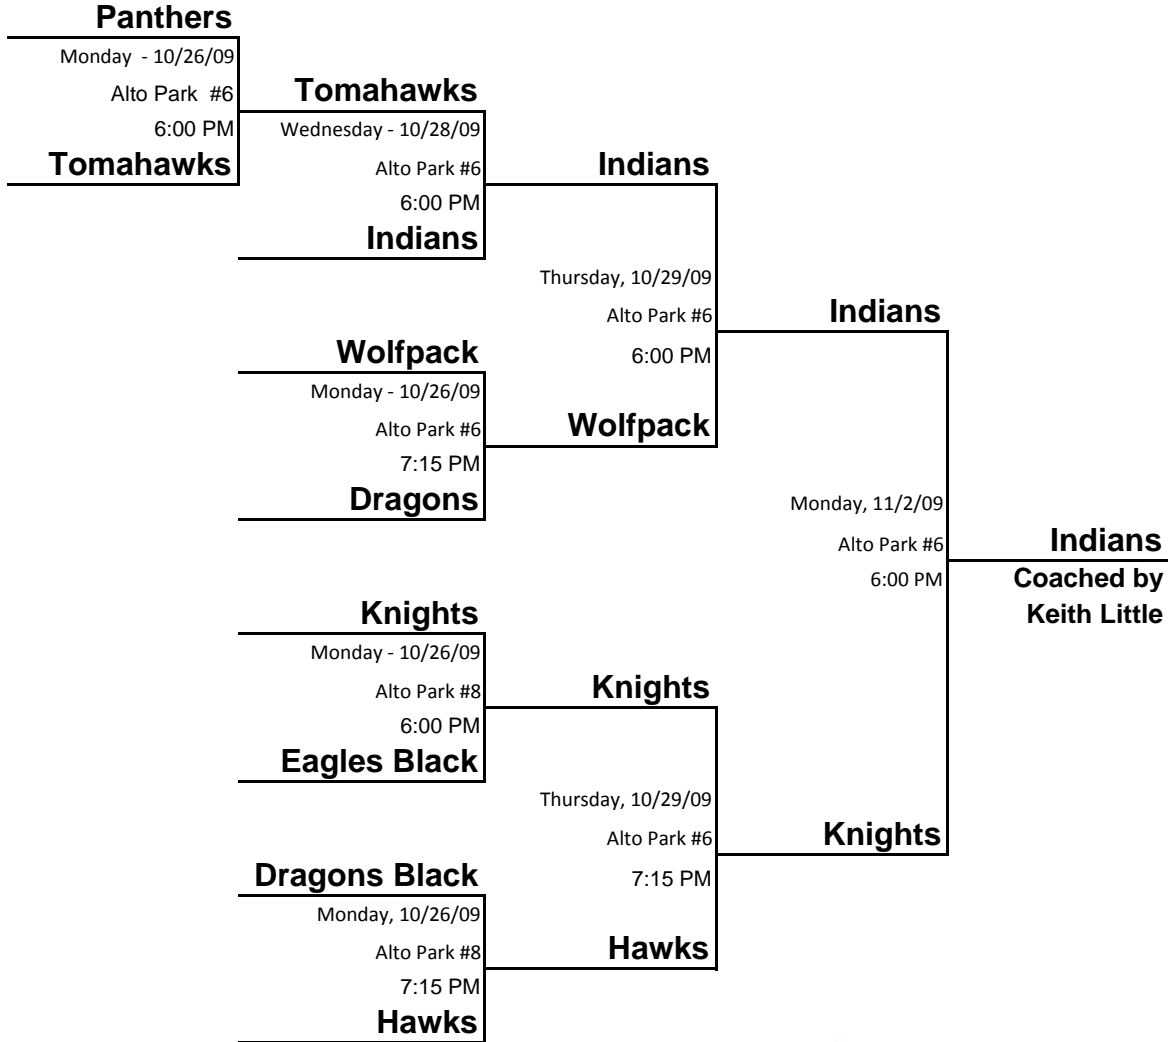

9-10 Year Fall Softball Tournament 2009

All Games Played at the Alto Park Tri-Plex

Enriching Lives
 rfpra.com

PREP LEAGUE FALL SOFTBALL 2009

Pepperell JV
Wednesday, 10/28/09
Alto Park #7
7:40 PM
Coosa

Coosa
Thursday, 10/29/09
Alto Park #7
6:00 PM
Armuchee V